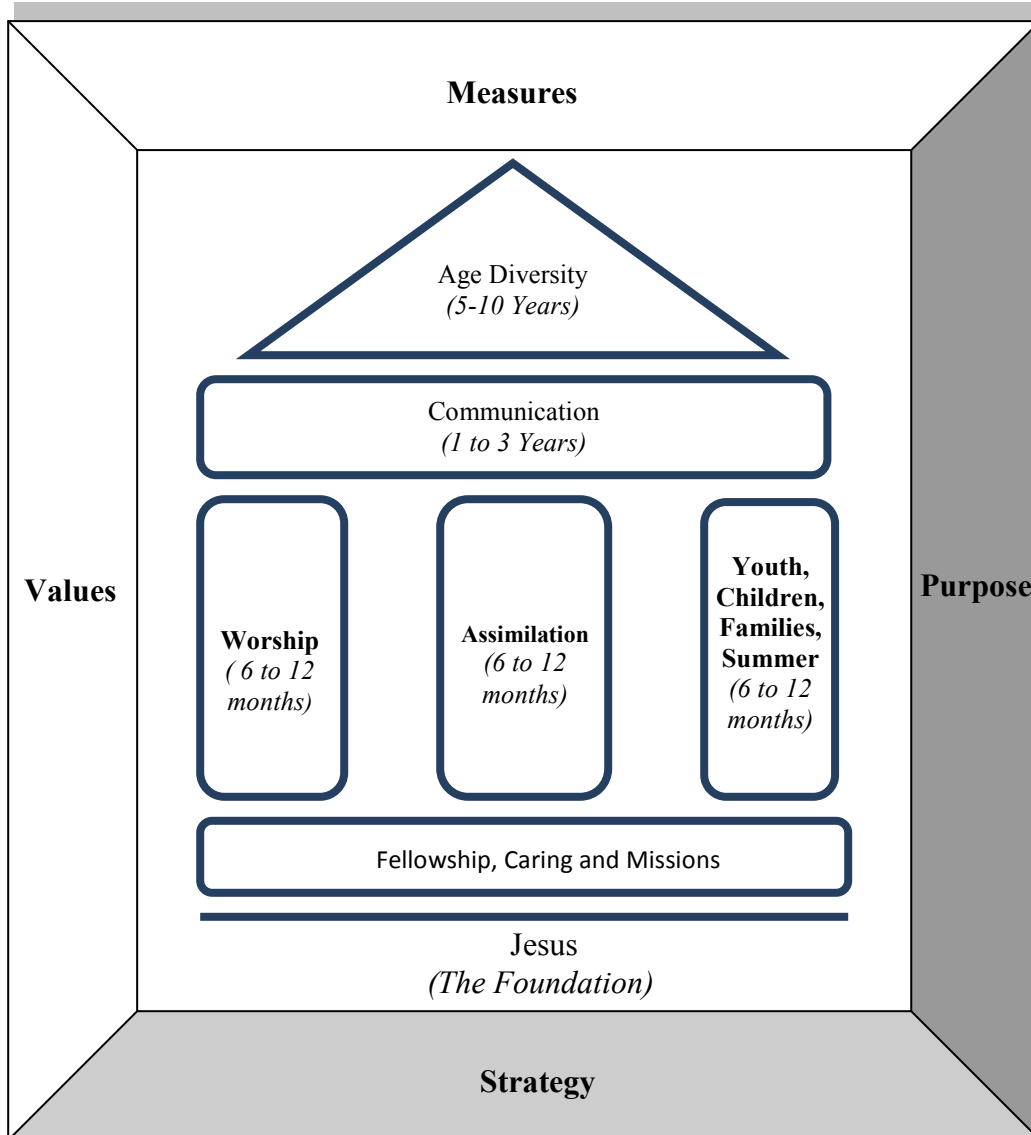

**Strategic Plan
The Visual Picture**

**GRACE BAPTIST CHURCH
3101 N.E. VIVION ROAD
KANSAS CITY, MO 64119**

American Baptist Churches USA

Serving as the hands
and feet of Christ